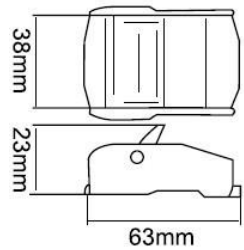

Cam Buckle tie down (With Hooks)

- **Size:** 3/4-1" (18mm-25mm)
- **BS:** 300-1200 KG / 660-2600 LBS
- **Cam buckle:** Zinc plated / Color coated
- **Webbing-Color:** Black/Blue/Orange/Red/Yellow
- **Webbing-Length:** 0.4+4.6 M / Customization

Code	Description	Breaking Strength
18CBTWH05	cam buckle tie down 3/4"× (13/10+15) ft.[18mm×(0.4+4.6)m]	500 KG
25CBTWH05	cam buckle tie down 1"× (13/10+15) ft.[25mm×(0.4+4.6)m]	800 KG
35CBTWH07	cam buckle tie down 1½"× (16/10+21) ft.[38mm×(0.5+6.5)m]	1000 KG
50CBTWH08	cam buckle tie down 2"× (16/10+24) ft.[50mm×(0.5+7.5)m]	1200 KG
01CBTWH	Customization (width×length)	

N/W: 128 G

Code: 32CBK38

Size: 1½"

BS: 800 KG / 1760 LBS

N/W: 150 G

Code: 02CBK50

Size: 2"

BS: 1100 KG / 2400 LBS

N/W: 230 G

Code: 02CBKL50

Size: 2"

BS: 1300 KG / 2400 LBS

N/W: 260 G

ZHANGJIAGANG DONDO WEBBING CO.,LTD.

**ADD: Economic zone, southeast road, zhangjiagnag
city, jiangsu province, China**

Email: sales@dondo-webbing.com