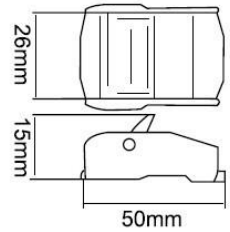

Code	Description	Breaking Strength
18CBTW05	cam buckle tie down 3/4"×16ft.(18mm×5m)	500 KG
25CBTW05	cam buckle tie down 1"×16ft.(25mm×5m)	800 KG
35CBTW05	cam buckle tie down 1½"×16ft.(38mm×5m)	1000 KG
50CBTW05	cam buckle tie down 2"×16ft.(50mm×5m)	1200 KG
01CBTW	Customization (width×length)	

Cam Buckle tie down (With Hooks)

- **Size:** 3/4-1" (18mm-25mm)
- **BS:** 300-1200 KG / 660-2600 LBS
- **Cam buckle:** Zinc plated / Color coated
- **Webbing-Color:** Black/Blue/Orange/Red/Yellow
- **Webbing-Length:** 0.4+4.6 M / Customization

Code	Description	Breaking Strength
18CBTWH05	cam buckle tie down 3/4"× (13/10+15) ft.[18mm×(0.4+4.6)m]	500 KG
25CBTWH05	cam buckle tie down 1"× (13/10+15) ft.[25mm×(0.4+4.6)m]	800 KG
35CBTWH07	cam buckle tie down 1½"× (16/10+21) ft.[38mm×(0.5+6.5)m]	1000 KG
50CBTWH08	cam buckle tie down 2"× (16/10+24) ft.[50mm×(0.5+7.5)m]	1200 KG
01CBTWH	Customization (width×length)	

Cam Buckles

Code: 01CBK25

Size: 1"

BS: 340 KG / 750 LBS

N/W: 45 G

Code: 01CBKC25

Size: 1"

BS: 600 KG / 1320 LBS