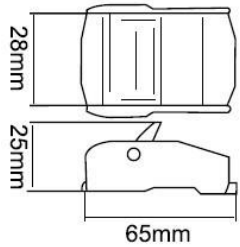

Cam Buckle tie down (With Hooks)

- **Size:** 3/4-1" (18mm-25mm)
- **BS:** 300-1200 KG / 660-2600 LBS
- **Cam buckle:** Zinc plated / Color coated
- **Webbing-Color:** Black/Blue/Orange/Red/Yellow
- **Webbing-Length:** 0.4+4.6 M / Customization

Code	Description	Breaking Strength
18CBTWH05	cam buckle tie down 3/4"× (13/10+15) ft.[18mm×(0.4+4.6)m]	500 KG
25CBTWH05	cam buckle tie down 1"× (13/10+15) ft.[25mm×(0.4+4.6)m]	800 KG
35CBTWH07	cam buckle tie down 1½"× (16/10+21) ft.[38mm×(0.5+6.5)m]	1000 KG
50CBTWH08	cam buckle tie down 2"× (16/10+24) ft.[50mm×(0.5+7.5)m]	1200 KG
01CBTWH	Customization (width×length)	

Cam Buckles

Code: 01CBK25

Size: 1"

BS: 340 KG / 750 LBS

N/W: 45 G

Code: 01CBKC25

Size: 1"

BS: 600 KG / 1320 LBS

N/W: 128 G

Code: 32CBK38

Size: 1½"

BS: 800 KG / 1760 LBS

N/W: 150 G

Code: 02CBK50

Size: 2"

BS: 1100 KG / 2400 LBS