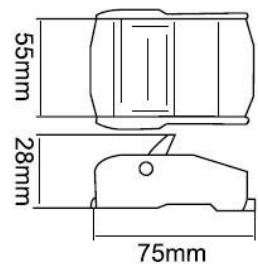

Code	Description	Breaking Strength
18CBTW05	cam buckle tie down 3/4"×16ft.(18mm×5m)	500 KG
25CBTW05	cam buckle tie down 1"×16ft.(25mm×5m)	800 KG
35CBTW05	cam buckle tie down 1½"×16ft.(38mm×5m)	1000 KG
50CBTW05	cam buckle tie down 2"×16ft.(50mm×5m)	1200 KG
01CBTW	Customization (width×length)	

Cam Buckle tie down (With Hooks)

- **Size:** 3/4-1" (18mm-25mm)
- **BS:** 300-1200 KG / 660-2600 LBS
- **Cam buckle:** Zinc plated / Color coated
- **Webbing-Color:** Black/Blue/Orange/Red/Yellow
- **Webbing-Length:** 0.4+4.6 M / Customization

N/W: 128 G

Code: 32CBK38

Size: 1½"

BS: 800 KG / 1760 LBS

N/W: 150 G

Code: 02CBK50

Size: 2"

BS: 1100 KG / 2400 LBS

N/W: 230 G

Code: 02CBKL50

Size: 2"

BS: 1300 KG / 2400 LBS

N/W: 260 G

ZHANGJIAGANG DONDO WEBBING CO.,LTD.

**ADD: Economic zone, southeast road, zhangjiagnag
city, jiangsu province, China**

Email: sales@dondo-webbing.com