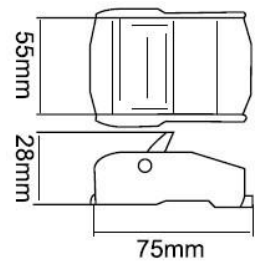

Cam Buckle tie down (With Hooks)

- **Size:** 3/4-1" (18mm-25mm)
- **BS:** 300-1200 KG / 660-2600 LBS
- **Cam buckle:** Zinc plated / Color coated
- **Webbing-Color:** Black/Blue/Orange/Red/Yellow
- **Webbing-Length:** 0.4+4.6 M / Customization

Code	Description	Breaking Strength
18CBTWH05	cam buckle tie down 3/4"× (13/10+15) ft.[18mm×(0.4+4.6)m]	500 KG
25CBTWH05	cam buckle tie down 1"× (13/10+15) ft.[25mm×(0.4+4.6)m]	800 KG
35CBTWH07	cam buckle tie down 1½"× (16/10+21) ft.[38mm×(0.5+6.5)m]	1000 KG
50CBTWH08	cam buckle tie down 2"× (16/10+24) ft.[50mm×(0.5+7.5)m]	1200 KG
01CBTWH	Customization (width×length)	

N/W: 128 G

Code: 32CBK38

Size: 1½"

BS: 800 KG / 1760 LBS

N/W: 150 G

Code: 02CBK50

Size: 2"

BS: 1100 KG / 2400 LBS

N/W: 230 G

Code: 02CBKL50

Size: 2"

BS: 1300 KG / 2400 LBS

N/W: 260 G

ZHANGJIAGANG DONDO WEBBING CO.,LTD.

**ADD: Economic zone, southeast road, zhangjiagnag
city, jiangsu province, China**

Email: sales@dondo-webbing.com